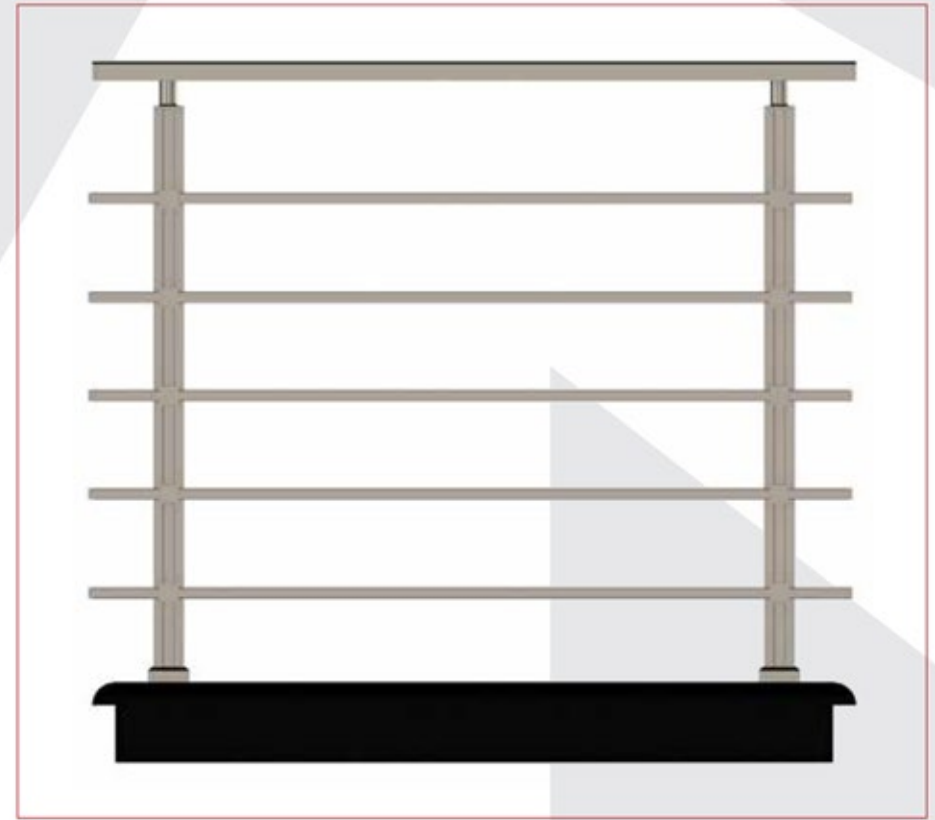

Ürün Kodu Product Code	Ürün Adı Product Name	Adet / mt PCS / m	Ürün Kodu Product Code	Ürün Adı Product Name	Adet / mt PCS / m
4117	25x60 Profil	1/1m	SQ 14-05	25x60 Profil Tapası	2/
4113	25x60 Profil Kapağı	1/1m	SQ 14-01	14x14 Tapa	10/
1410	40x40 Dikme Profil	2/0.75m	EKS 20-05	Ø 40'lık Angraj Demiri 22cm	2/
1411	40x40 Dikme Profil Kapağı	4/0.75m			
1409	14x14 Profil	5/1m			
SQ 11-06	40x40 Kare Dikme Mafsal	2/			
SQ 10-01	40x40 Kare Dikme Flanş	2/			
SQ 15-02	14x14 Kare Profil Emniyet Tutamağı	10/