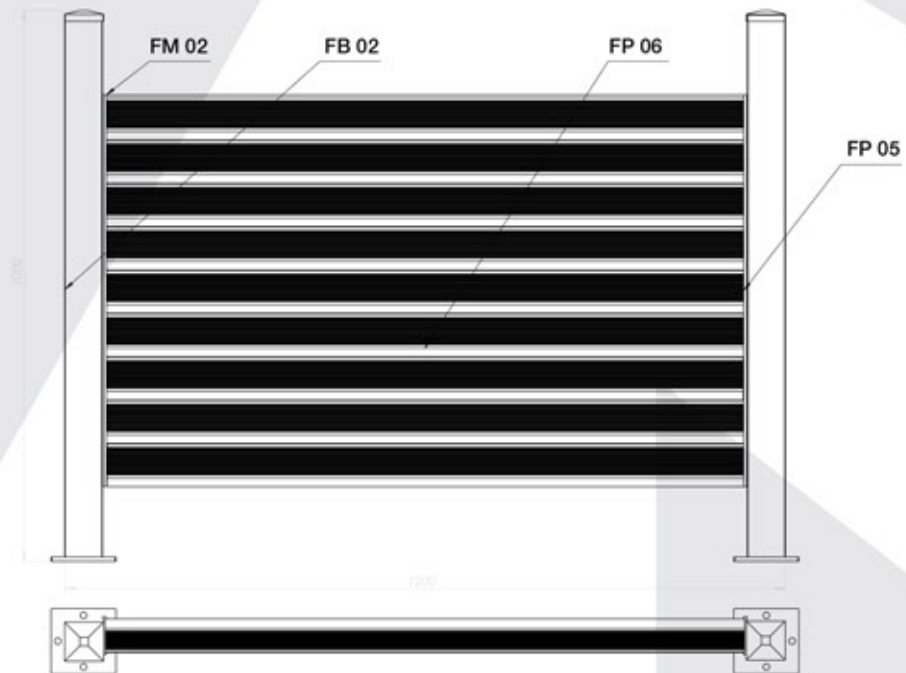

Mod 2

Mod 3

Mod 4

Mod 5

Mod 6

High static strength, esthetic, modern and easy application provides you with an esthetic look to your structure with all anodised colors and RAL paint colors.

- Easy to mounting
- All color and models options
- Special manufacturing options
- Custom made, ready package systems