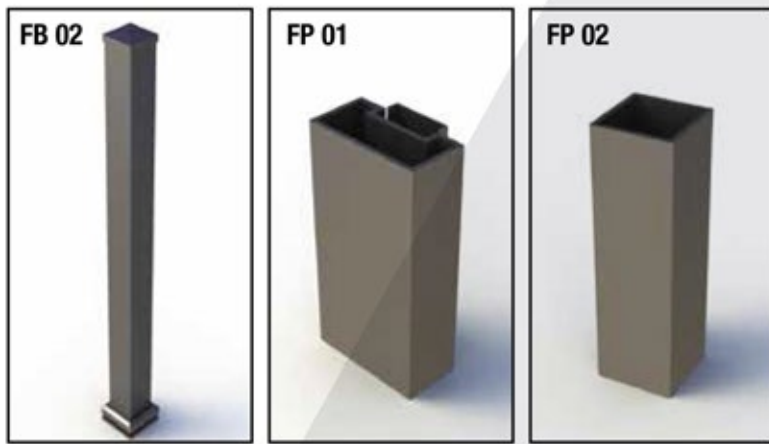

Mod 2

Mod 3

Mod 4

Mod 5

Mod 6

High static strength, esthetic, modern and easy application provides you with an esthetic look to your structure with all anodised colors and RAL paint colors.

- Easy to mounting
- All color and models options
- Special manufacturing options
- Custom made, ready package systems