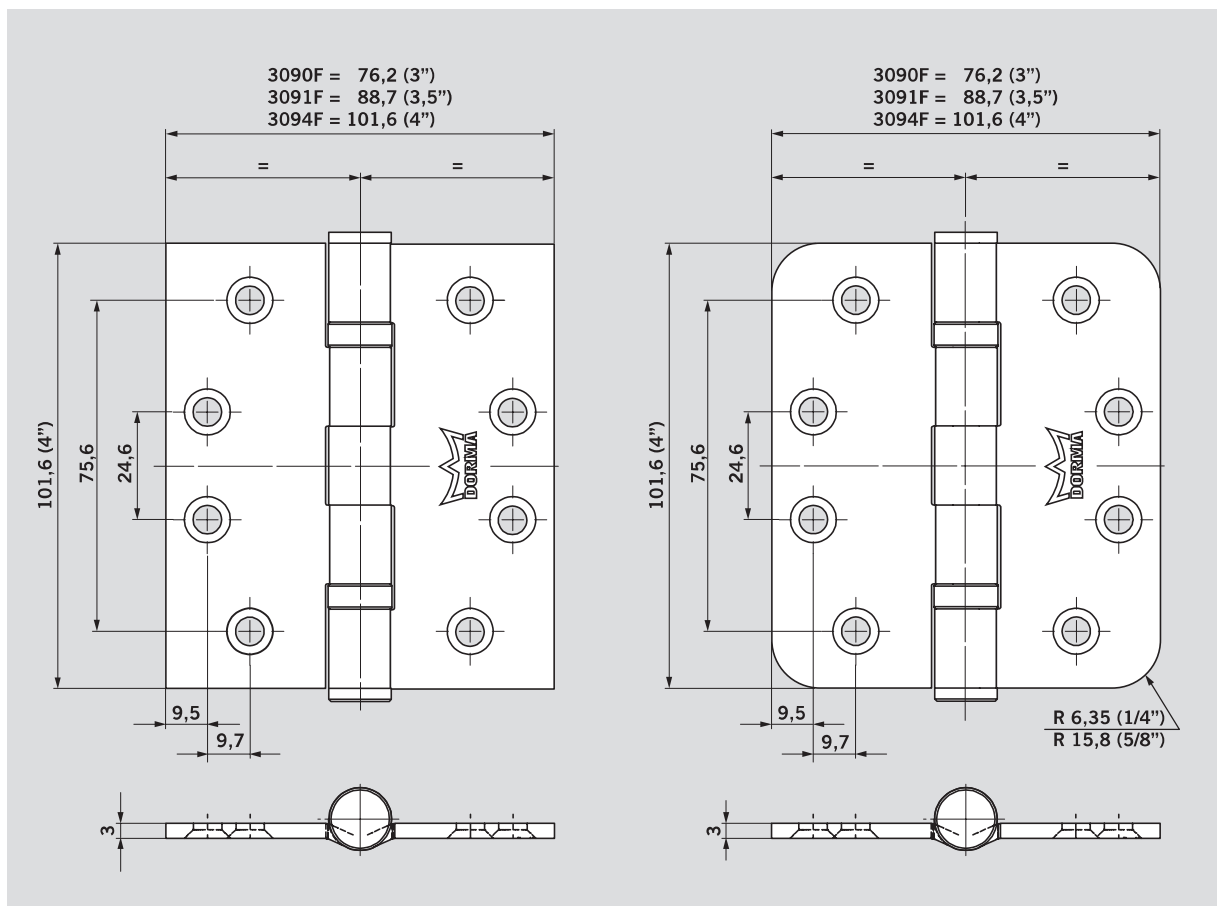

Example

Data and features	3090F	3091F	3094F
Size in inch (Height x Width)	4 x 3	4 x 3½	4 x 4
Thickness in mm	3	3	3
Standard doors	•	•	•
Fire and smoke check doors	•	•	•
Non-handed	•	•	•
Pin type:			
Non-removable pin (NRP)	•	•	•
Removable pin (RP)	•	•	•
Hospital Tip (HT)	•	•	•
Corners:			
Square corners	•	•	•
Round corners (5/8" or 1/4")	•	•	•
5 knuckles	•	•	•
Ball bearing (2BB or 4BB)	•	•	•
Butt hinge tested to BS EN 1935	•	•	•
CE mark for building products	•	•	•
Butt hinge tested to Certifire	•	•	•

Note: all butt hinges available with the same dimensions for standard doors (non EN)

Specification text

DORMA 3090F/3091F/3094F

High performance butt hinge, conforming to BS EN 1935, with CE mark, suitable for use on fire/smoke check doors up to 120 kg, non handed, door opening angle 180°.