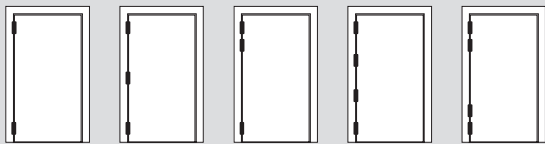

Butt Hinge

High performance butt hinge for use on flush-closing doors in severe duty situations

Benefits

- Butt hinges according to BS EN 1935 with a hinge grading of 13
- Suitable for use on fire/ smoke check doors up to 120 kg
- For wooden and metal doors
- Non handed
- Door opening angle 180°

Example

Data and features	3090F	3091F	3094F
Size in inch (Height x Width)	4 x 3	4 x 3½	4 x 4
Thickness in mm	3	3	3
Standard doors	•	•	•
Fire and smoke check doors	•	•	•
Non-handed	•	•	•
Pin type:			
Non-removable pin (NRP)	•	•	•
Removable pin (RP)	•	•	•
Hospital Tip (HT)	•	•	•
Corners:			
Square corners	•	•	•
Round corners (5/8" or 1/4")	•	•	•
5 knuckles	•	•	•
Ball bearing (2BB or 4BB)	•	•	•
Butt hinge tested to BS EN 1935	•	•	•
CE mark for building products	•	•	•
Butt hinge tested to Certifire	•	•	•

Note: all butt hinges available with the same dimensions for standard doors (non EN)

Specification text

DORMA 3090F/3091F/3094F

High performance butt hinge, conforming to BS EN 1935, with CE mark, suitable for use on fire/smoke check doors up to 120 kg, non handed, door opening angle 180°.