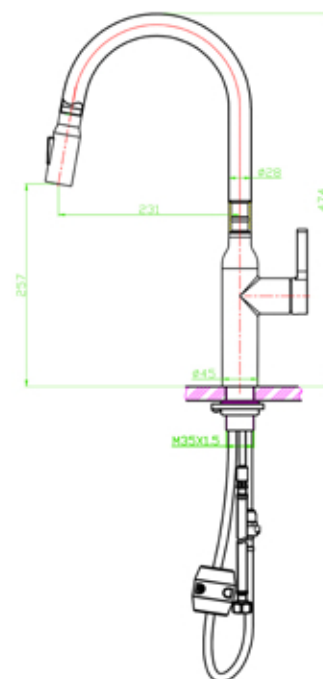

NO.7015

Description	: Single Lever Sink Mixer Material:SUS304 Stainless Steel(35mm Ceramic cartridge)
MODEL NO	: 7015
Material	: Stainless s teel 304
Pipe thickness	: 0.8 mm
Pull weight rubbere	: 0.5kg
Body base	: Solid SUS304
Color	: SSS,Matt-Gold,Black
Finish	: Brushed
Rotation	:360°
Heart	: Spain SEDAL
Application	: Kitchen faucet (HOT & COLD) water