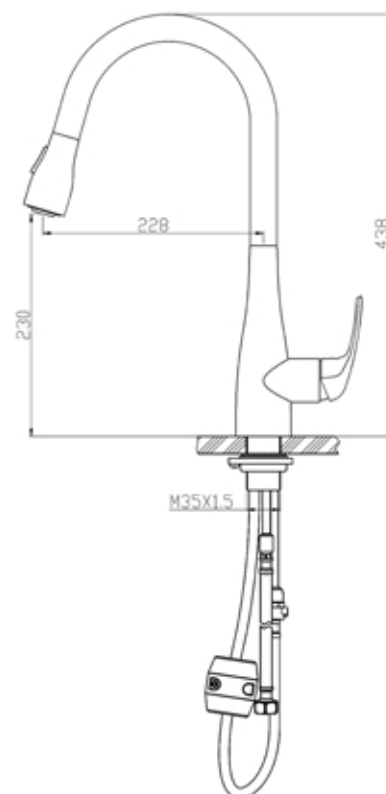

## NO.7023

<b>Description</b>	: Single Lever Sink Mixer Material:SUS304 Stainless Steel(35mm Ceramic cartridge)
<b>MODEL NO</b>	: 7023
<b>Material</b>	: Stainless s teel 304
<b>Pipe thickness</b>	: 0.8 mm
<b>Pull weight rubbere</b>	: 0.5kg
<b>Body base</b>	: Solid SUS304
<b>Color</b>	: SSS,Matt-Gold,Black
<b>Finish</b>	: Brushed
<b>Rotation</b>	: 360°
<b>Heart</b>	: Spain SEDAL
<b>Application</b>	: Kitchen faucet (HOT & COLD) water