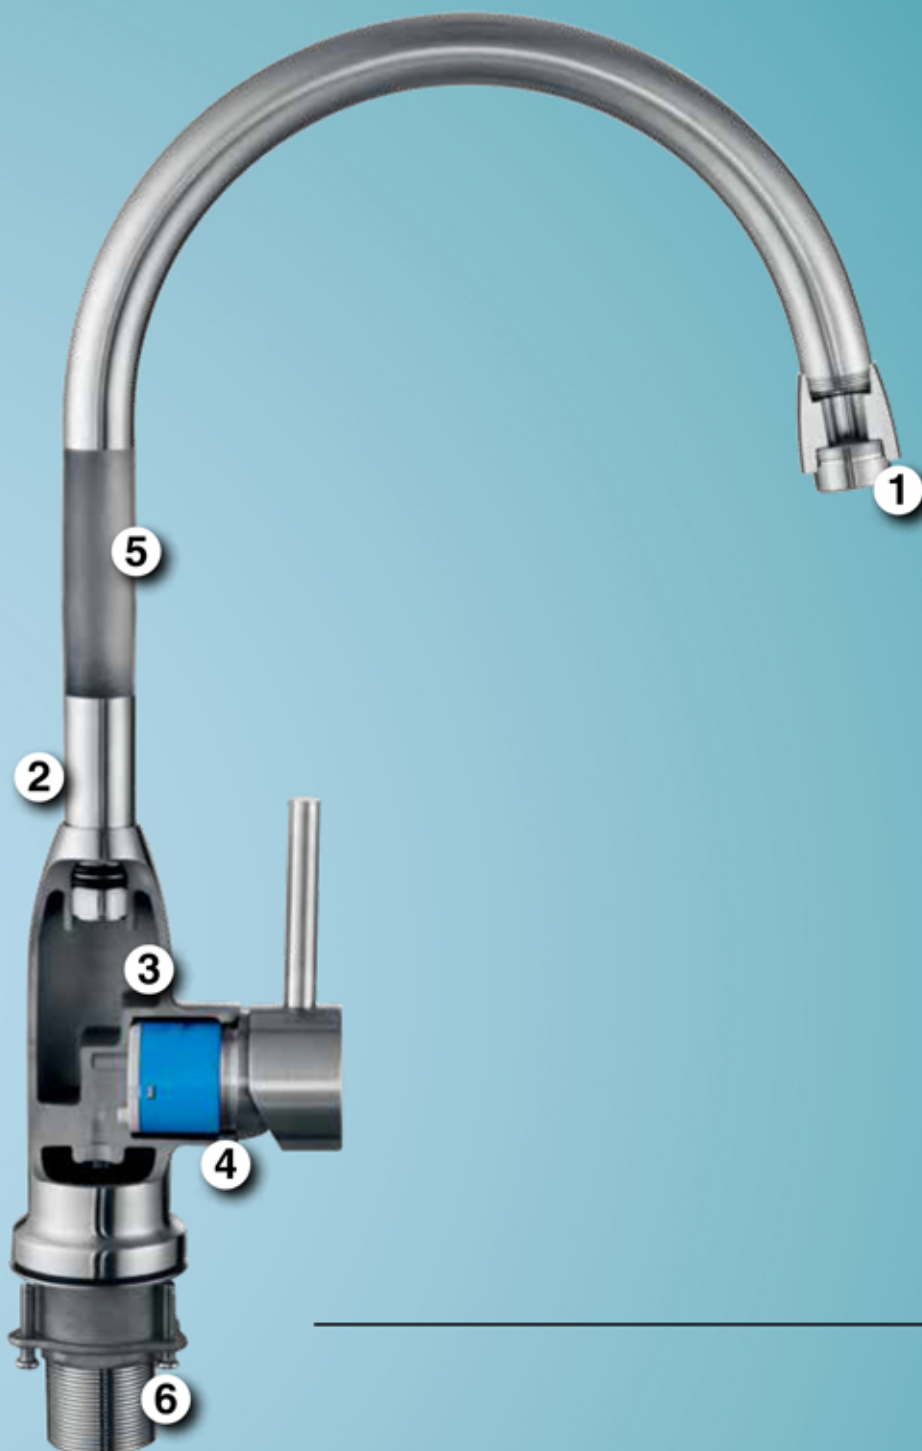

TY

1 Switzerland imported NEOPERL aerator, rich foam, Not splash, really appreciate the tenderness of the water

2 THUN uses precision brushed surface treatment technology, the texture of stainless steel faucet is more delicate, clearer, and the noble elegance of style.

3 Each tap body, and parts are made of high quality 304 stainless steel casting, lead-free, no rust, nickel up to more than 8 percent, in line with international standards.

4 Imports the Spain SEDAL cartridge, 500,000 non-drip testing, safe and reliable.

5 Smooth pipe wall, not easy to hide the dirt, no rusty, easy to wash, effectively reduce the bacteria growth, ensure safe water

6 304 stainless steel flexible hose (600mm), strong corrosion resistance, no burr, not crack