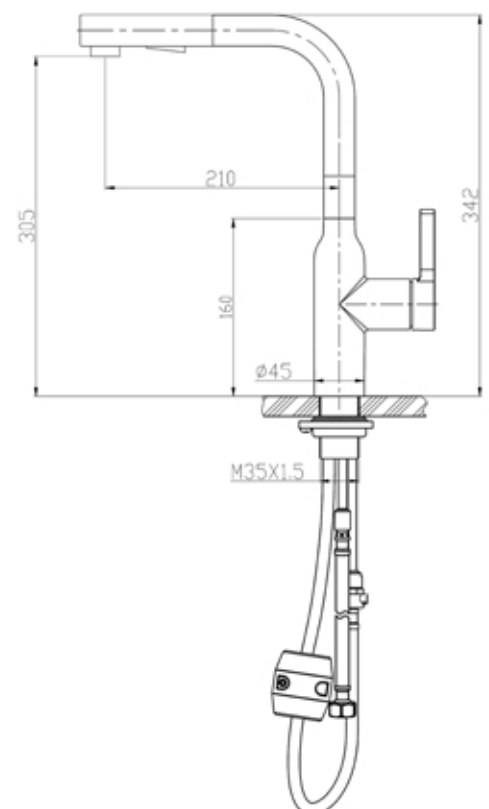

## NO.7016

<b>Description</b>	: Single Lever Sink Mixer Material:SUS304 Stainless Steel(35mm Ceramic cartridge)
<b>MODEL NO</b>	: 7016
<b>Material</b>	: Stainless s teel 304
<b>Pipe thickness</b>	: 0.8 mm
<b>Pull weight rubbere</b>	: 0.5kg
<b>Body base</b>	: Solid SUS304
<b>Color</b>	: SSS,Matt-Gold,Black
<b>Finish</b>	: Brushed
<b>Rotation</b>	:360°
<b>Heart</b>	: Spain SEDAL
<b>Application</b>	: Kitchen faucet (HOT & COLD) water