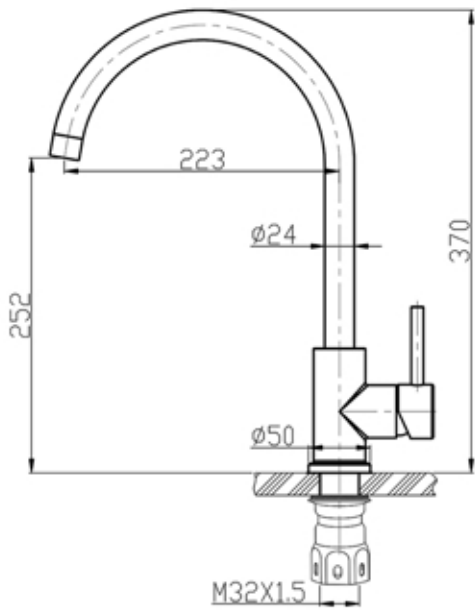

● SSS

● MATT-GOLD

● BLACK

NO.7012

Description	: Single Lever Sink Mixer Material:SUS304 Stainless Steel(35mm Ceramic cartridge)
MODEL NO	: 7012
Material	: Stainless s teel 304
Pipe thickness	: 0.8 mm
Pull weight rubbere	: 0.5kg
Body base	: Solid SUS304
Color	: SSS,Matt-Gold,Black
Finish	: Brushed
Rotation	:360°
Heart	: Spain SEDAL
Application	: Kitchen faucet (HOT & COLD) water