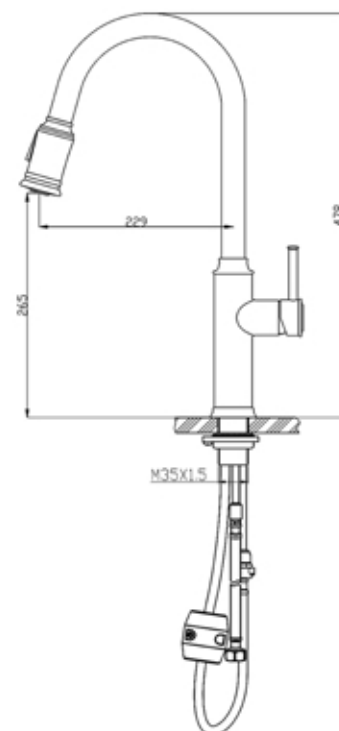

NO.7021

Description	: Single Lever Sink Mixer Material:SUS304 Stainless Steel(35mm Ceramic cartridge)
MODEL NO	: 7021
Material	: Stainless s teel 304
Pipe thickness	: 0.8 mm
Pull weight rubbere	: 0.5kg
Body base	: Solid SUS304
Color	: SSS,Matt-Gold,Black
Finish	: Brushed
Rotation	: 360°
Heart	: Spain SEDAL
Application	: Kitchen faucet (HOT & COLD) water