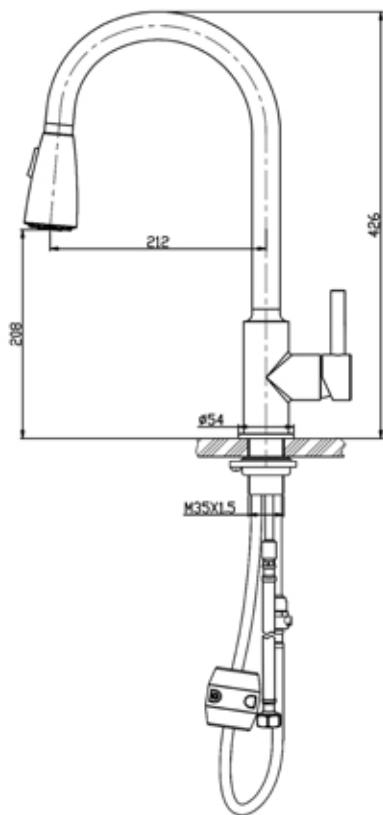

● SSS

NO.7018

Description	: Single Lever Sink Mixer Material:SUS304 Stainless Steel(35mm Ceramic cartridge)
MODEL NO	: 7018
Material	: Stainless s teel 304
Pipe thickness	: 0.8 mm
Pull weight rubber	: 0.5kg
Body base	: Solid SUS304
Color	: SSS,Matt-Gold,Black
Finish	: Brushed
Rotation	: 360°
Heart	: Spain SEDAL
Application	: Kitchen faucet (HOT & COLD) water