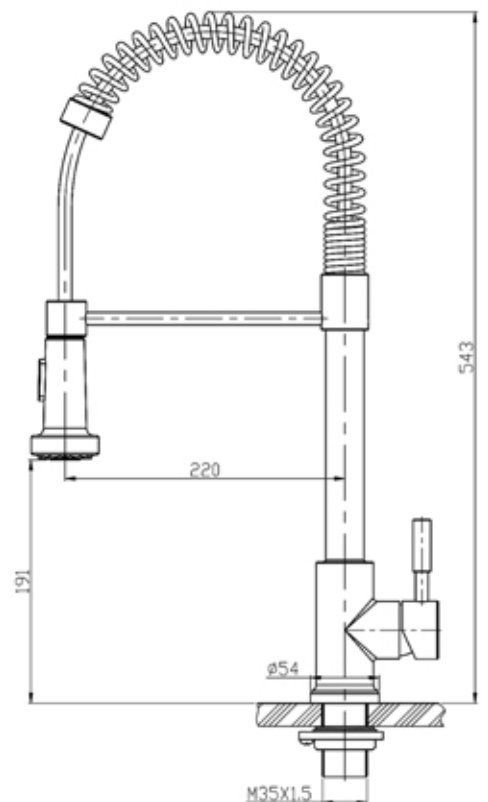

NO.7022

Description	: Single Lever Sink Mixer Material:SUS304 Stainless Steel(35mm Ceramic cartridge)
MODEL NO	: 7022
Material	: Stainless s teel 304
Pipe thickness	: 0.8 mm
Pull weight rubbere	: 0.5kg
Body base	: Solid SUS304
Color	: SSS,Matt-Gold,Black
Finish	: Brushed
Rotation	: 360°
Heart	: Spain SEDAL
Application	: Kitchen faucet (HOT & COLD) water