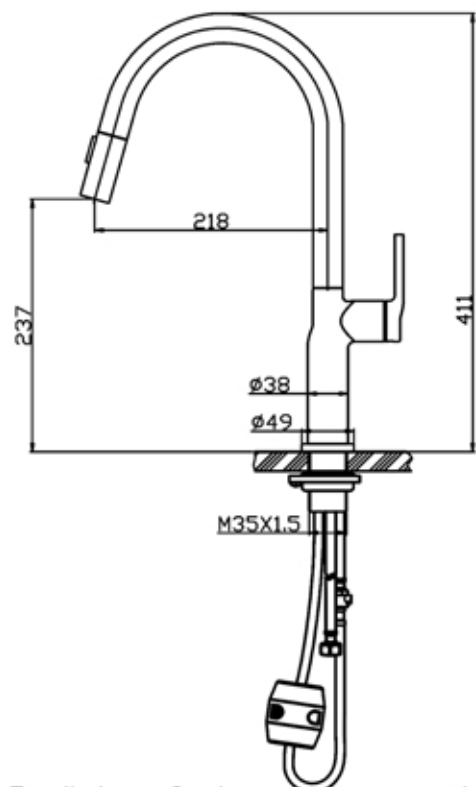

NO.7027

Description	: Single Lever Sink Mixer Material:SUS304 Stainless Steel(35mm Ceramic cartridge)
MODEL NO	: 7027
Material	: Stainless s teel 304
Pipe thickness	: 0.8 mm
Pull weight rubber	: 0.5kg
Body base	: Solid SUS304
Color	: SSS,Matt-Gold,Black
Finish	: Brushed
Rotation	: 360°
Heart	: Spain SEDAL
Application	: Kitchen faucet (HOT & COLD) water