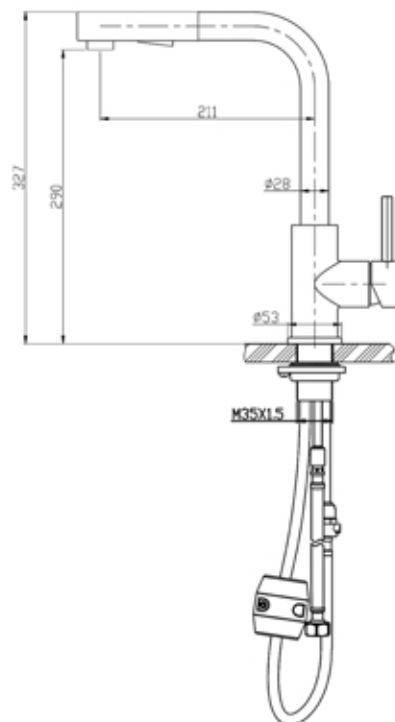

NO.7019

Description	: Single Lever Sink Mixer Material:SUS304 Stainless Steel(35mm Ceramic cartridge)
MODEL NO	: 7019
Material	: Stainless s teel 304
Pipe thickness	: 0.8 mm
Pull weight rubbere	: 0.5kg
Body base	: Solid SUS304
Color	: SSS,Matt-Gold,Black
Finish	: Brushed
Rotation	: 360°
Heart	: Spain SEDAL
Application	: Kitchen faucet (HOT & COLD) water