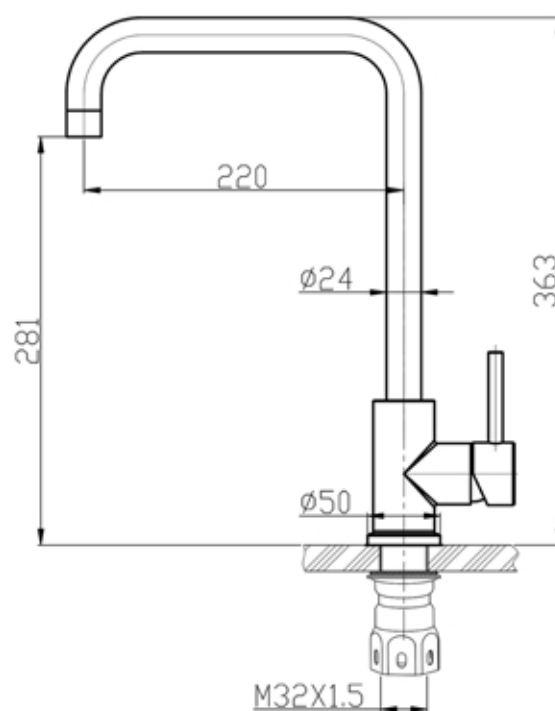

NO.7011

Description	: Single Lever Sink Mixer Material:SUS304 Stainless Steel(35mm Ceramic cartridge)
MODEL NO	: 7011
Material	: Stainless s teel 304
Pipe thickness	: 0.8 mm
Pull weight rubbere	: 0.5kg
Body base	: Solid SUS304
Color	: SSS,Matt-Gold,Black
Finish	: Brushed
Rotation	:360°
Heart	: Spain SEDAL
Application	: Kitchen faucet (HOT & COLD) water