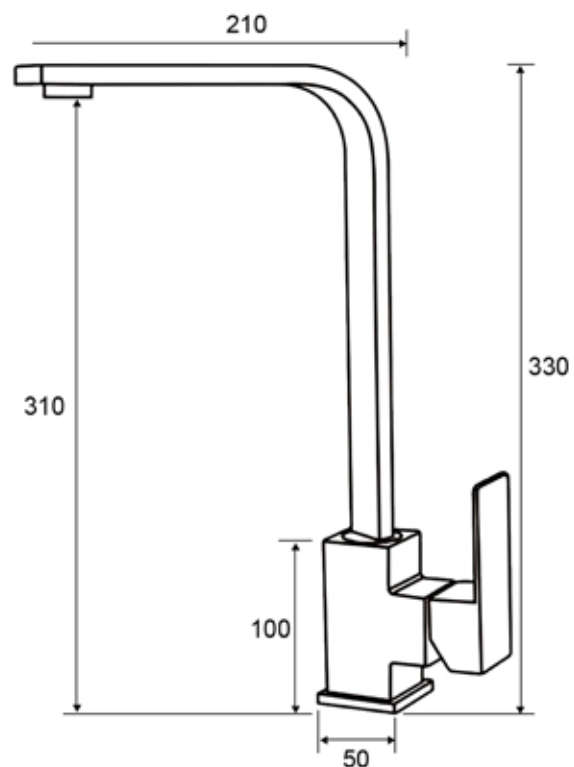

NO.7024

- Description : Single Lever Sink Mixer Material:SUS304
  Stainless Steel(35mm Ceramic cartridge)
- MODEL NO : 7024
- Material : Stainless s teel 304
- Pipe thickness : 0.8 mm
- Pull weight rubbere : 0.5kg
- Body base : Solid SUS304
- Color : SSS,Matt-Gold,Black
- Finish : Brushed
- Rotation : 360°
- Heart : Spain SEDAL
- Application : Kitchen faucet (HOT & COLD) water