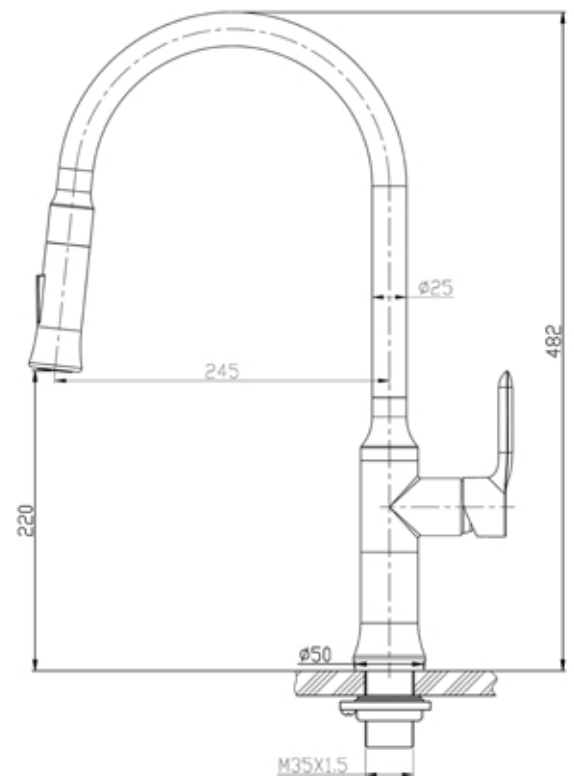

## NO.7020

<b>Description</b>	: Single Lever Sink Mixer Material:SUS304 Stainless Steel(35mm Ceramic cartridge)
<b>MODEL NO</b>	: 7020
<b>Material</b>	: Stainless s teel 304
<b>Pipe thickness</b>	: 0.8 mm
<b>Pull weight rubbere</b>	: 0.5kg
<b>Body base</b>	: Solid SUS304
<b>Color</b>	: SSS,Matt-Gold,Black
<b>Finish</b>	: Brushed
<b>Rotation</b>	: 360°
<b>Heart</b>	: Spain SEDAL
<b>Application</b>	: Kitchen faucet (HOT & COLD) water