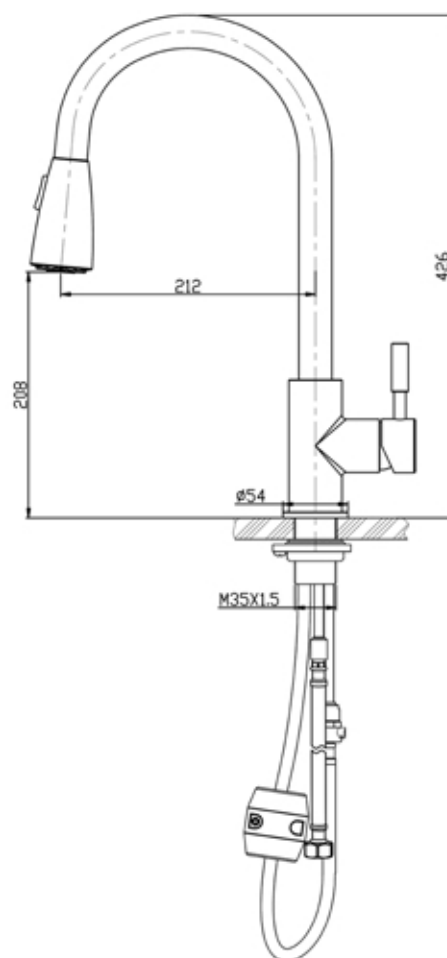

NO.7017

Description	: Single Lever Sink Mixer Material:SUS304 Stainless Steel(35mm Ceramic cartridge)
MODEL NO	: 7013
Material	: Stainless s teel 304
Pipe thickness	: 0.8 mm
Pull weight rubbere	: 0.5kg
Body base	: Solid SUS304
Color	: SSS,Matt-Gold,Black
Finish	: Brushed
Rotation	:360°
Heart	: Spain SEDAL
Application	: Kitchen faucet (HOT & COLD) water