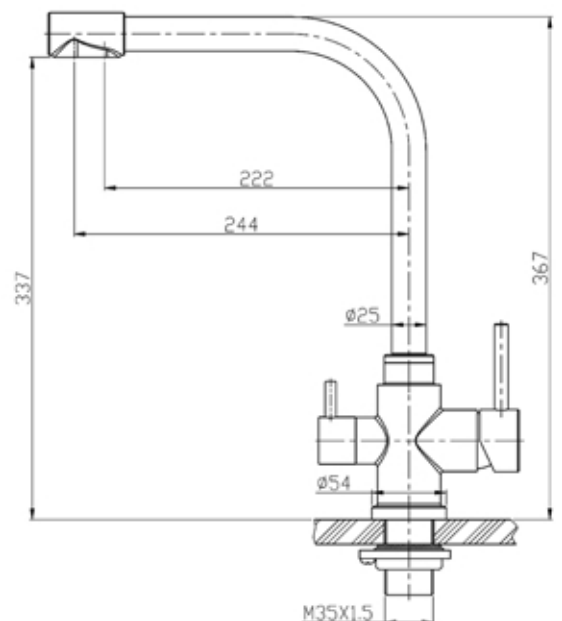

NO.7014

Description	: Single Lever Sink Mixer Material:SUS304 Stainless Steel(35mm Ceramic cartridge)
MODEL NO	: 7014
Material	: Stainless s teel 304
Pipe thickness	: 0.8 mm
Pull weight rubbere	: 0.5kg
Body base	: Solid SUS304
Color	: SSS,Matt-Gold,Black
Finish	: Brushed
Rotation	: 360°
Heart	: Spain SEDAL
Application	: Kitchen faucet (HOT & COLD) water