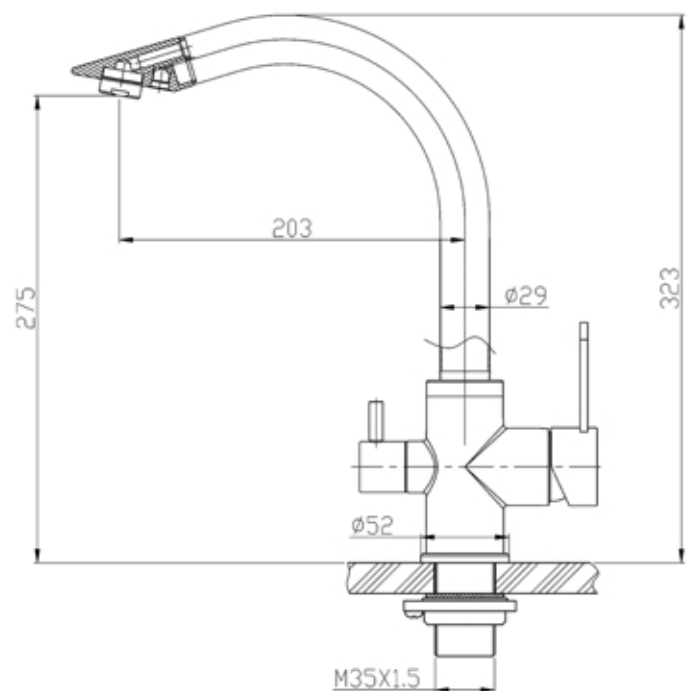

NO.7025

Description	: Single Lever Sink Mixer Material:SUS304 Stainless Steel(35mm Ceramic cartridge)
MODEL NO	: 7025
Material	: Stainless s teel 304
Pipe thickness	: 0.8 mm
Pull weight rubber	: 0.5kg
Body base	: Solid SUS304
Color	: SSS,Matt-Gold,Black
Finish	: Brushed
Rotation	: 360°
Heart	: Spain SEDAL
Application	: Kitchen faucet (HOT & COLD) water