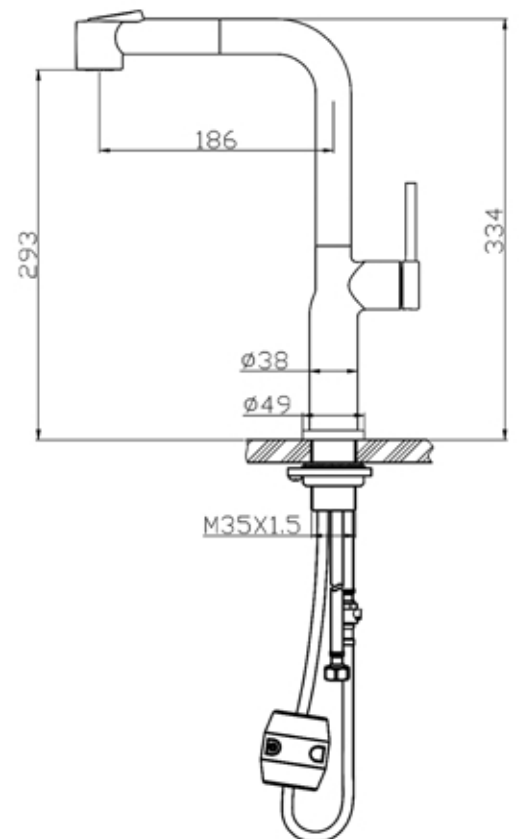

NO.7026

1. **Description** : Single Lever Sink Mixer Material:SUS304
   Stainless Steel(35mm Ceramic cartridge)
2. **MODEL NO** : 7026
3. **Material** : Stainless s teel 304
4. **Pipe thickness** : 0.8 mm
5. **Pull weight rubbere** : 0.5kg
6. **Body base** : Solid SUS304
7. **Color** : SSS,Matt-Gold,Black
8. **Finish** : Brushed
9. **Rotation** : 360°
10. **Heart** : Spain SEDAL
11. **Application** : Kitchen faucet (HOT & COLD) water